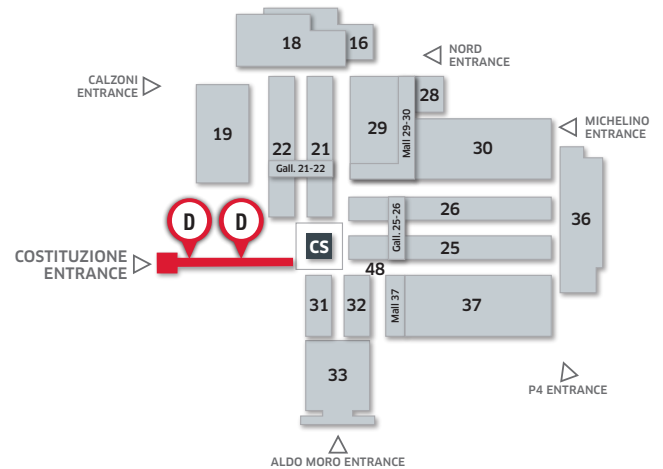

ADVERTISING POSITIONS MAP

Kit composed by **2+2 single-side signs** located along the entrance arcade of Piazza Costituzione.

Rate € **2,100.00**

2 SINGLE-SIDE SIGNS

Dimensions: **143 x 143 cm** (width x height)
Bearing: **forex type**
Thickness: **max 1,5 cm / min 1 cm**

2 SINGLE-SIDE SIGNS

Dimensions: **215 x 50 cm** (width x height)
Bearing: **forex type**
Thickness: **max 1,5 cm / min 1 cm**

NOTE. During the assembly, **panels will be perforated** to secure them to the bearing structure.